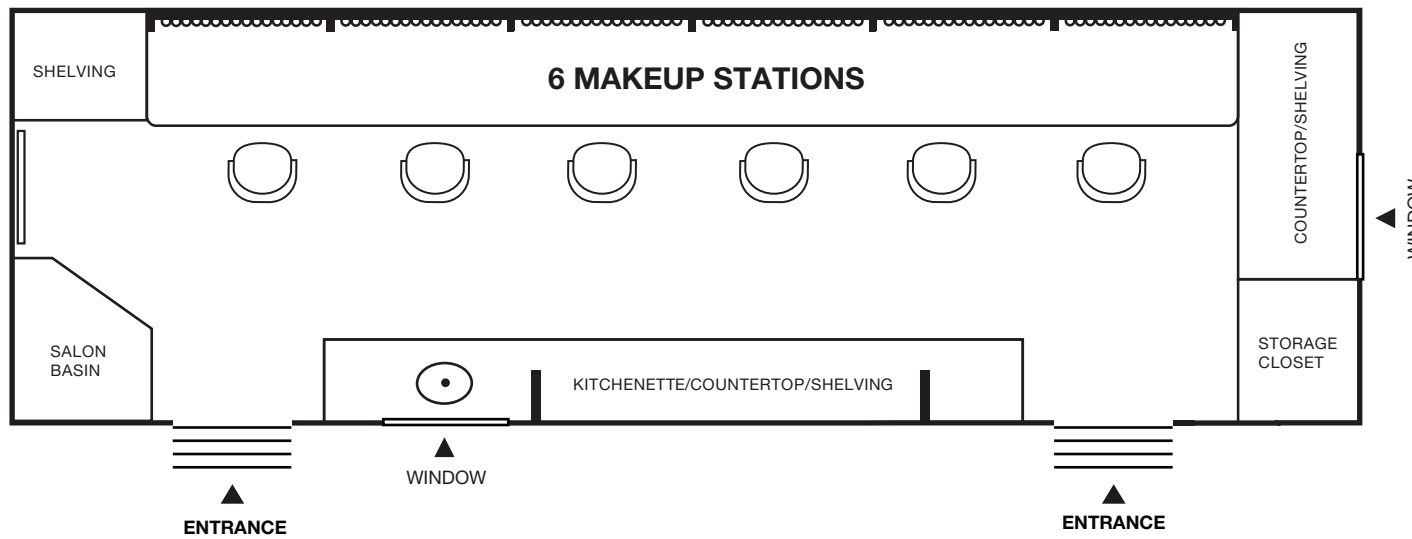

## Specs

Length – 36'

Height – 11'

Width – 8'

## Features

1 Hair sink

2 Air conditioners

6 Communal make up stations

All in one design

Microwave

Refrigerator

Stereo